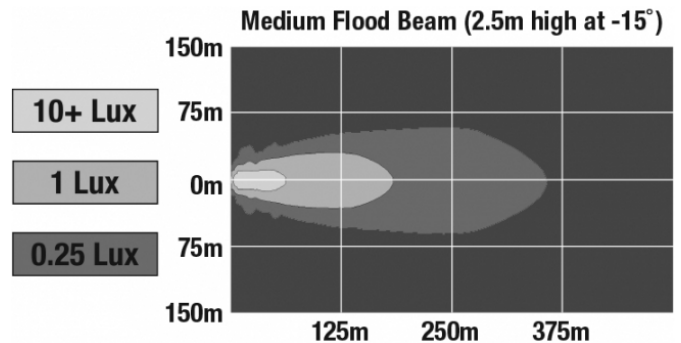

LED Work Light - Model 623

PRODUCT INFORMATION

| | |
|--------------------------------------|--|
| Description | 16-60V LED Work Light with Medium Flood Beam Pattern |
| Height | 216.41 mm / 8.52 in |
| Width | 498.60 mm / 19.63 in |
| Depth | 88.90 mm / 3.5 in |
| Shape | Rectangular |
| Outer Lens Material | Glass |
| Outer Lens Color | Clear |
| Housing Material | Die-Cast Aluminum |
| Housing Color | Black |
| Mounting Type | Universal Pedestal Mount |
| Minimum Operating Temperature | -40 °C / -40 °F |
| Maximum Operating Temperature | 65 °C / 149 °F |
| Product Weight | 18.00 lbs / 8.16 kgs |
| Shipping Weight | 19.63 lbs / 8.9 kgs |
| Additional Information | Wire Harness: SJ000W 6m Harness |

REGULATORY STANDARDS COMPLIANCE

Buy America Standards
IEC IP67

Eco Friendly
IEC IP69K

PHOTOMETRIC SPECIFICATIONS

| | |
|--------------------------------------|-----------------------------------|
| Raw Lumen Output | 40,000 |
| Effective Lumen Output | 20,000 |
| Nominal LED Color Temperature | 5700 K |
| Beam Pattern(s) | Forward Lighting - Flood (Medium) |