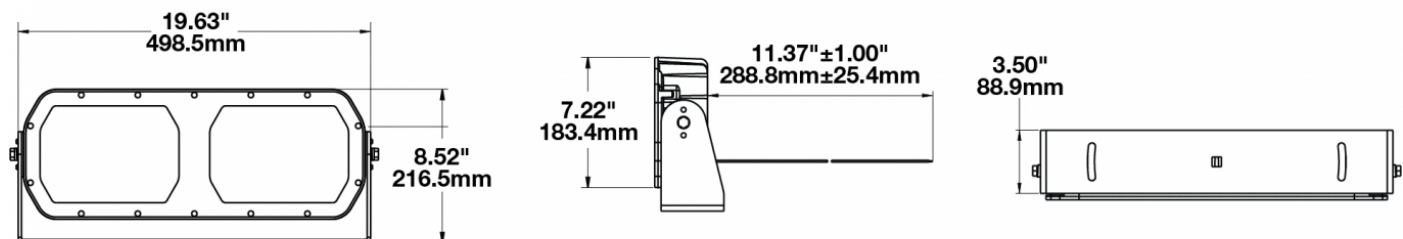

PRODUCT DIMENSIONS

Print date: 2024-08-11

© 2024 J.W. Speaker Corporation • Germantown, WI U.S.A.
www.jwspeaker.com • speaker@jwspeaker.com • 262.251.6660

J.W. SPEAKER
Engineered. Lighting. Solutions.